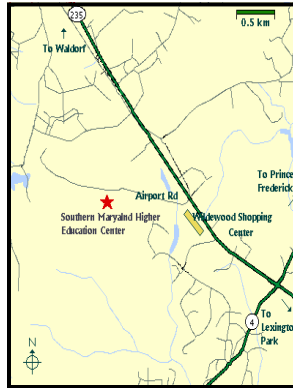

Southern Maryland
Higher Education Center
44219 Airport Rd. California, MD 20619

Your education is
closer than you
think!

Tel. 301-737-2500
www.smhec.org

Complete Your Bachelor's at SMHEC

These Bachelor's of Science degree completion programs build on the foundation students receive in the first two years at the tri-county community college: the College of Southern Maryland. Students with General Studies and business majors can continue studies in any of the three JHU programs, business programs from Capitol College, the Information Systems Management B.S. from UMUC, or the Criminal Justice and Law Enforcement program from Coppin State University. Criminal Justice CSM majors can also finish their B.S. with Coppin State.